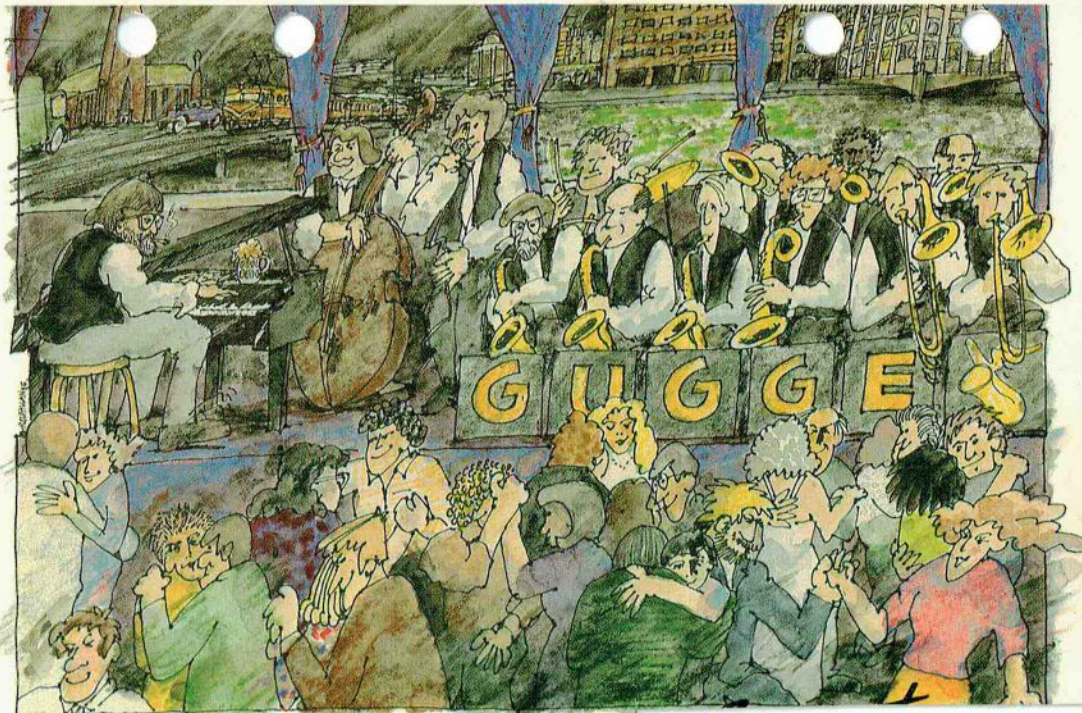

JAZZ
SESSION

JAZZ
SESSION
BIG BLUES

**BIG
BLUES
BAND**

BLIDÖSUND

GHBBB JAZZ

GHBBB JAZZ

GHBBB JAZZ

10 21

10 21

JAZZ SHOWCASE

WORLD
OF
VIDEO

178

VILLAGE VANGUARD

VILLAGE VANGUARD

GUGGES BALLROOM CLUB

ström
sborg